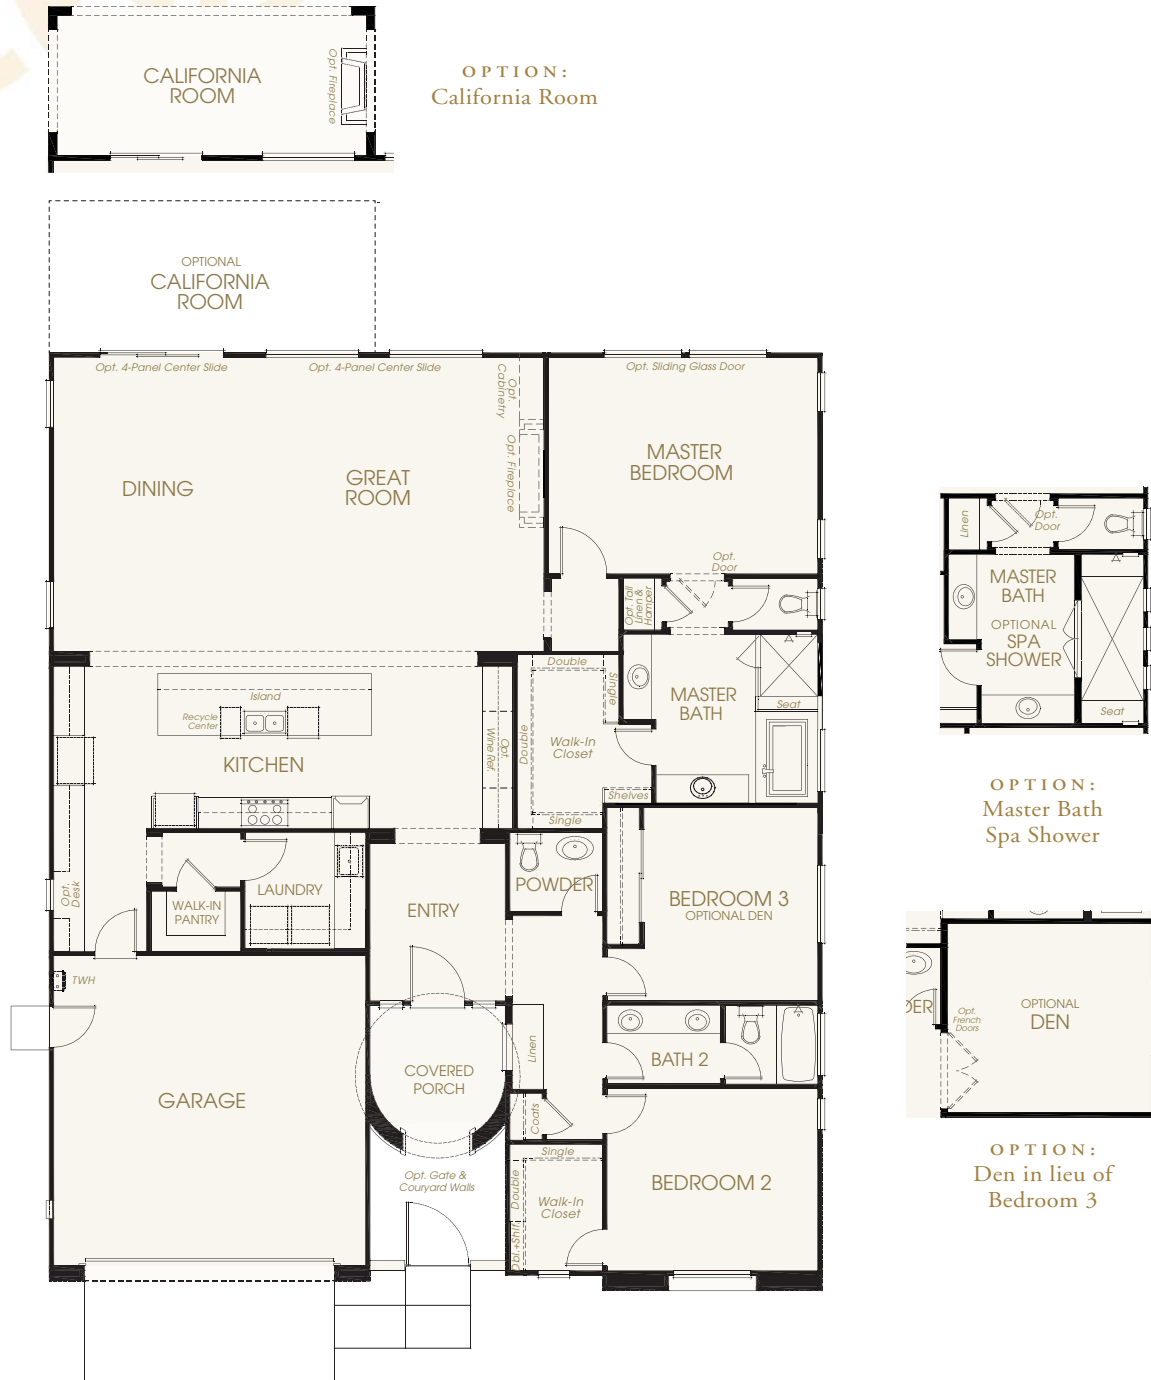

The Claret I SINGLE-STORY | 2,403 SQ. FT.

3 Bedroom – 2.5 Bath – 2-Car Garage

OPTIONS: Den, Master Bath Spa Shower, California Room

The Spanish Elevation

*Optional Brick
Accents Available*

A

The Farmhouse Elevation

*Shown with Optional
Stone Accents*

B

The French Country Elevation

*Shown with Optional
Stone Accents*

D

Elevations depicted in the brochure are an artist rendering and do not necessarily reflect standard elevation features, landscaping, flatwork, lighting, entry or garage doors. All stonework is an option. Builder reserves the right to make modifications without prior notice or obligation.

The Claret I

SINGLE-STORY | 2,403 SQ. FT.

3 Bedroom – 2.5 Bath – 2-Car Garage

OPTIONS: Den, Master Bath Spa Shower, California Room

FLOOR PLAN | SPANISH ELEVATION

In an effort to continuously improve our product, we reserve the right to change elevations, specifications, materials, and price without prior notice. Variations in the floor plans and elevations may exist and square footages are approximate.