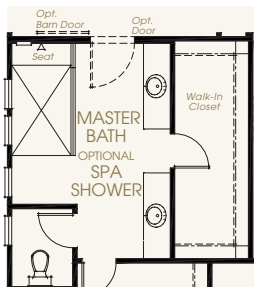

# The Broadway

SINGLE-STORY | 2,413 SQ. FT.

4 Bedroom – 2.5 Bath – 2-Car Garage

OPTIONS: Office or Den, Master Bath Spa Shower or Freestanding Tub, California Room

OPTION: California Room

OPTION: Master Bath Spa Shower

OPTION: Master Bath Freestanding Tub

OPTION: Office or Den in lieu of Bedroom 4

FLOOR PLAN | FRENCH COUNTRY ELEVATION

*In an effort to continuously improve our product, we reserve the right to change elevations, specifications, materials, and price without prior notice. Variations in the floor plans and elevations may exist and square footages are approximate.*