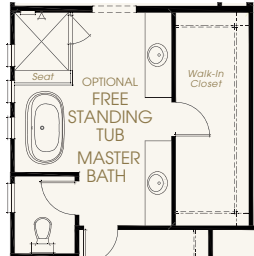

# The Broadway

SINGLE-STORY | 2,413 SQ. FT.

4 Bedroom – 2.5 Bath – 2-Car Garage

OPTIONS: Office or Den, Master Bath Spa Shower or Freestanding Tub, California Room

OPTION: California Room

OPTION: Master Bath Spa Shower

OPTION: Master Bath Freestanding Tub

OPTION: Office or Den in lieu of Bedroom 4

FLOOR PLAN | FRENCH COUNTRY ELEVATION

*In an effort to continuously improve our product, we reserve the right to change elevations, specifications, materials, and price without prior notice. Variations in the floor plans and elevations may exist and square footages are approximate.*