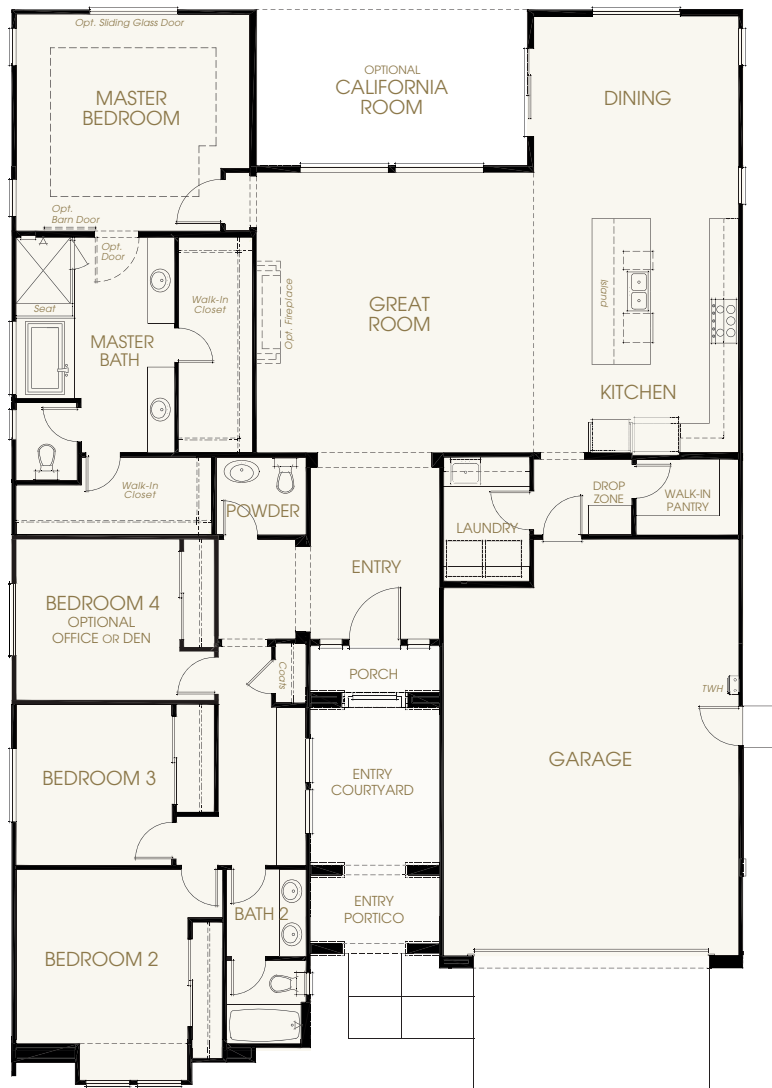

# The Broadway

SINGLE-STORY | 2,413 SQ. FT.

4 Bedroom – 2.5 Bath – 2-Car Garage

OPTIONS: Office or Den, Master Bath Spa Shower or Freestanding Tub, California Room

  
Valencia  
PRELIMINARY

## *The French Country Elevation*

*Shown with Optional  
Stone Accents*

D

*Elevations depicted in the brochure are an artist rendering and do not necessarily reflect standard elevation features, landscaping, lighting, entry or garage doors. All stonework is an option.*

# The Broadway

SINGLE-STORY | 2,413 SQ. FT.

4 Bedroom – 2.5 Bath – 2-Car Garage

OPTIONS: Office or Den, Master Bath Spa Shower or Freestanding Tub, California Room

OPTION: California Room

OPTION: Master Bath Spa Shower

OPTION: Master Bath Freestanding Tub

OPTION: Office or Den in lieu of Bedroom 4

FLOOR PLAN | FRENCH COUNTRY ELEVATION

*In an effort to continuously improve our product, we reserve the right to change elevations, specifications, materials, and price without prior notice. Variations in the floor plans and elevations may exist and square footages are approximate.*