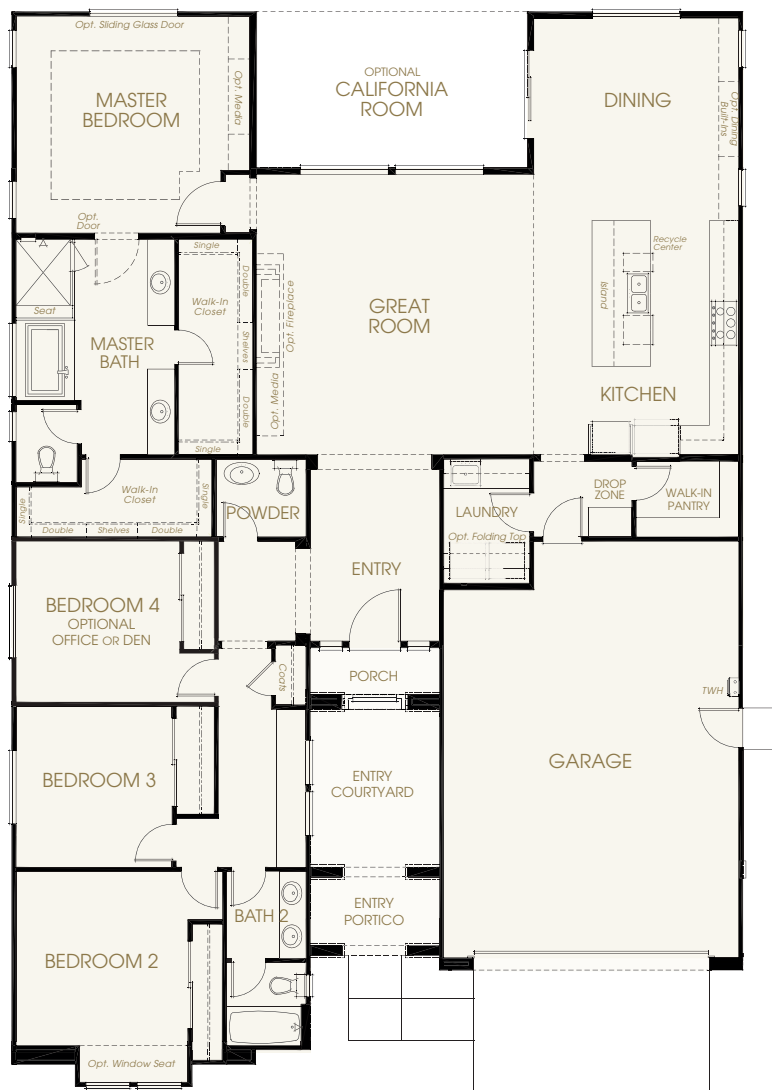

# *The Broadway* SINGLE-STORY | 2,413 SQ. FT.

4 Bedroom – 2.5 Bath – 2-Car Garage

OPTIONS: Office or Den, Master Bath Spa Shower, California Room

*Valencia*  
PRELIMINARY

## *The French Country Elevation*

*Shown with Optional  
Stone Accents*

D

*Elevations depicted in the brochure are an artist rendering and do not necessarily reflect standard elevation features, landscaping, flatwork, lighting, entry or garage doors. All stonework is an option. Builder reserves the right to make modifications without prior notice or obligation.*

# The Broadway

SINGLE-STORY | 2,413 SQ. FT.

4 Bedroom – 2.5 Bath – 2-Car Garage

OPTIONS: Office or Den, Master Bath Spa Shower, California Room

OPTION: California Room

OPTION: Master Bath Spa Shower

OPTION: Office or Den in lieu of Bedroom 4

FLOOR PLAN | FRENCH COUNTRY ELEVATION

*In an effort to continuously improve our product, we reserve the right to change elevations, specifications, materials, and price without prior notice. Variations in the floor plans and elevations may exist and square footages are approximate.*