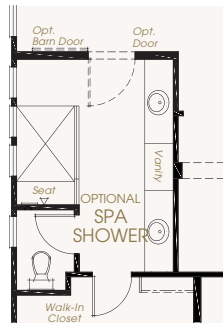

The Ambridge SINGLE-STORY | 2,068 SQ. FT.

4 Bedroom – 2 Bath – California Room – 2-Car Garage

OPTIONS: Den or Junior Suite with Bath 3, Master Bath Spa Shower

OPTION: Master Bath Spa Shower

OPTION: Den in lieu of Bedroom 4

OPTION: Jr. Suite with Bath 3 in lieu of Bedrooms 3 and 4

FLOOR PLAN | FRENCH COUNTRY ELEVATION

In an effort to continuously improve our product, we reserve the right to change elevations, specifications, materials, and price without prior notice. Variations in the floor plans and elevations may exist and square footages are approximate.