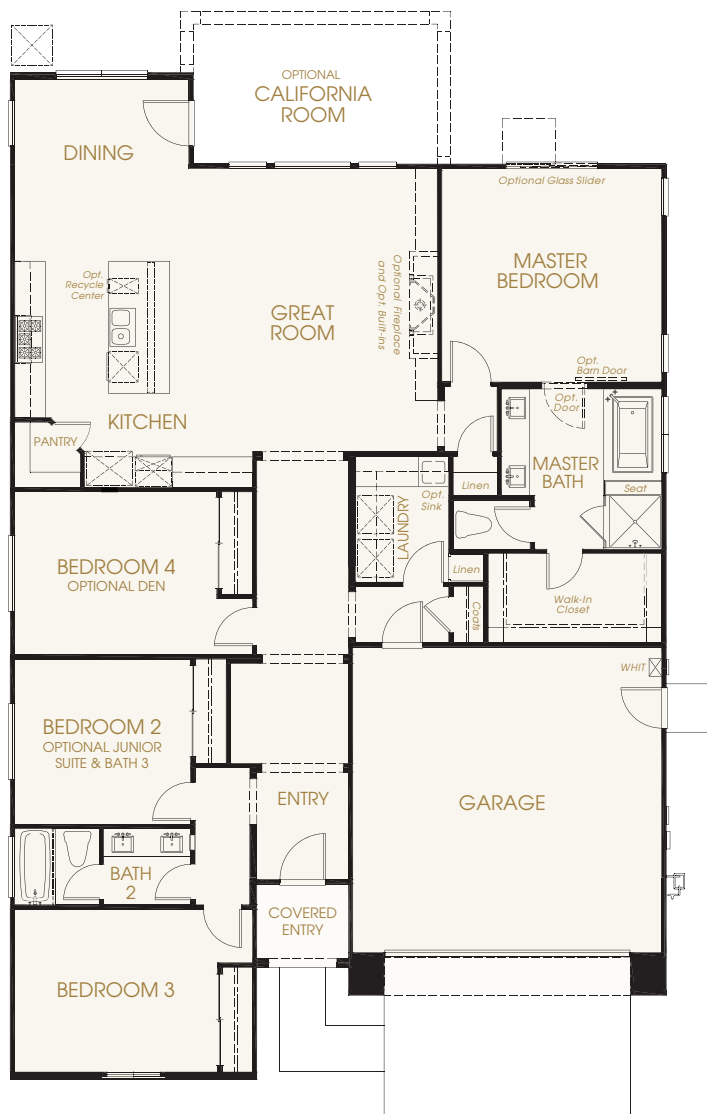

The Balboa

SINGLE-STORY RESIDENCE

4 Bedroom – 2 Bath – 2-Car Garage | 1,990 SQ. FT.

OPTIONS: Den, Junior Suite with Bath 3, California Room

Regatta
PRELIMINARY

THE SPANISH
ELEVATION

THE COASTAL
ELEVATION

*Shown with Optional
Brick Accents*

THE FARMHOUSE
ELEVATION

*Shown with Optional
Stone Accents*

Elevations depicted in the brochure are an artist rendering and do not necessarily reflect standard elevation features, landscaping, lighting, entry or garage doors. All stonework is an option.

The Balboa SINGLE-STORY RESIDENCE

4 Bedroom – 2 Bath – 2-Car Garage | 1,990 SQ. FT.

OPTIONS: Den, Junior Suite with Bath 3, California Room

Regatta
PRELIMINARY

OPTION:
California Room

OPTION: Den in lieu of Bedroom 4

OPTION: Junior Suite with Bath 3
in lieu of Bedrooms 2 & 4

FLOOR PLAN | SPANISH ELEVATION

In an effort to continuously improve our product, we reserve the right to change elevations, specifications, materials, and price without prior notice. Variations in the floor plans and elevations may exist and square footages are approximate.