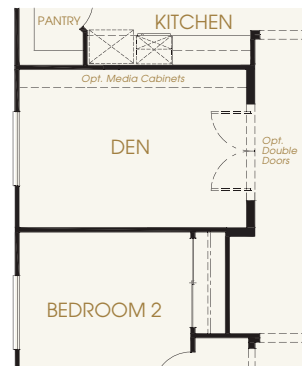

The Balboa

SINGLE-STORY RESIDENCE

4 Bedroom – 2 Bath – 2-Car Garage | 1,990 SQ. FT.

OPTIONS: Den, Junior Suite with Bath 3, California Room

Regatta
PRELIMINARY

THE SPANISH
ELEVATION

THE COASTAL
ELEVATION

*Shown with Optional
Brick Accents*

The Balboa SINGLE-STORY RESIDENCE

4 Bedroom – 2 Bath – 2-Car Garage | 1,990 SQ. FT.

OPTIONS: Den, Junior Suite with Bath 3, California Room

Regatta
PRELIMINARY

OPTION:
California Room

OPTION: Den in lieu of Bedroom 4

OPTION: Junior Suite with Bath 3
in lieu of Bedrooms 2 & 4

FLOOR PLAN | SPANISH ELEVATION

In an effort to continuously improve our product, we reserve the right to change elevations, specifications, materials, and price without prior notice. Variations in the floor plans and elevations may exist and square footages are approximate.