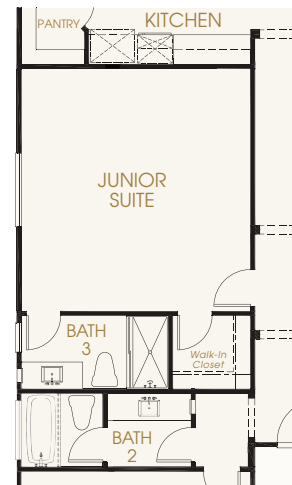

The Balboa

SINGLE-STORY RESIDENCE

4 Bedroom – 2 Bath – 2-Car Garage | 1,990 SQ. FT.

OPTIONS: Den, Junior Suite with Bath 3, California Room

Regatta
PRELIMINARY

THE SPANISH
ELEVATION

THE COASTAL
ELEVATION

*Shown with Optional
Brick Accents*

The Balboa SINGLE-STORY RESIDENCE

4 Bedroom – 2 Bath – 2-Car Garage | 1,990 SQ. FT.

OPTIONS: Den, Junior Suite with Bath 3, California Room

Regatta
PRELIMINARY

OPTION:
California Room

OPTION: Den in lieu of Bedroom 4

OPTION: Junior Suite with Bath 3
in lieu of Bedrooms 2 & 4

FLOOR PLAN | SPANISH ELEVATION

In an effort to continuously improve our product, we reserve the right to change elevations, specifications, materials, and price without prior notice. Variations in the floor plans and elevations may exist and square footages are approximate.