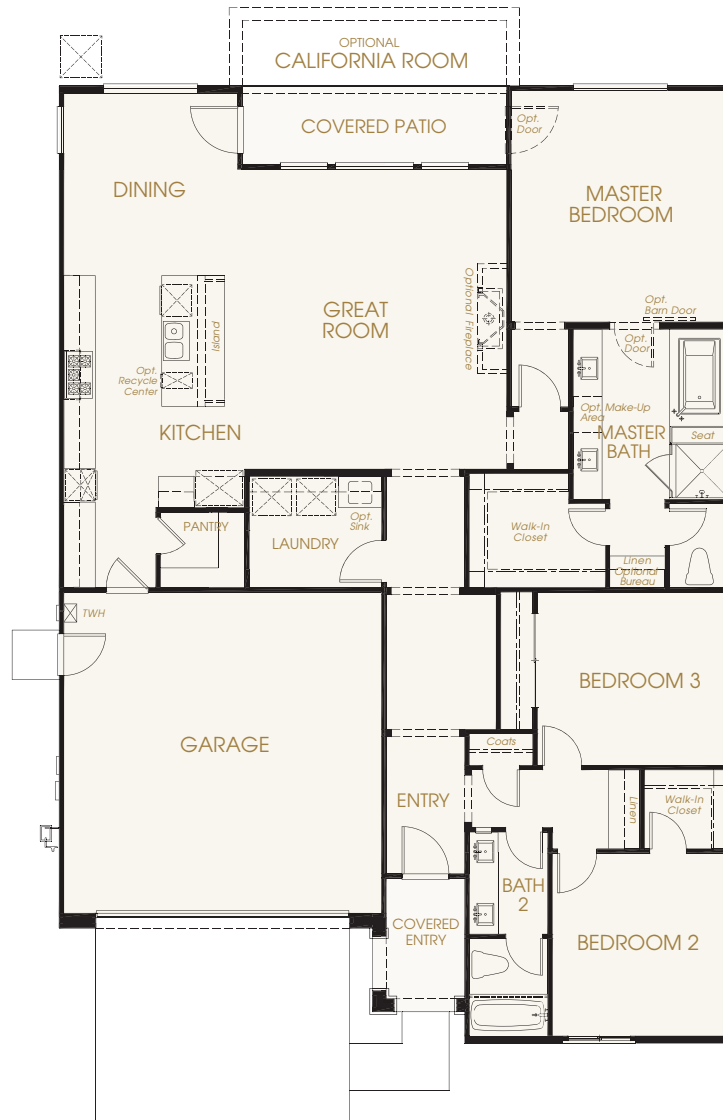

The Del Mar

SINGLE-STORY RESIDENCE

Regatta
PRELIMINARY

3 Bedroom – 2 Bath – 2-Car Garage | 1,893 SQ. FT.

OPTIONS: California Room

THE SPANISH ELEVATION

THE COASTAL ELEVATION

*Optional Brick
Accents Available*

THE FARMHOUSE ELEVATION

*Shown with Optional
Stone Accents*

Elevations depicted in the brochure are an artist rendering and do not necessarily reflect standard elevation features, landscaping, lighting, entry or garage doors. All stonework is an option.

The Del Mar SINGLE-STORY RESIDENCE

Regatta
PRELIMINARY

3 Bedroom – 2 Bath – 2-Car Garage | 1,893 SQ. FT.
OPTIONS: California Room

OPTION:
California
Room

FLOOR PLAN | SPANISH ELEVATION

In an effort to continuously improve our product, we reserve the right to change elevations, specifications, materials, and price without prior notice. Variations in the floor plans and elevations may exist and square footages are approximate.