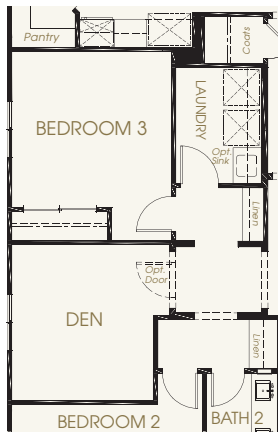

Broker #
01112962

M A G N O L I A A T M A Y F A I R

The Begonia SINGLE-STORY RESIDENCE

4 Bedroom – 2 Bath – 2-Car Garage | 2,137 SQ. FT.

OPTIONS: Den, Master Bath Shower and California Room

Preliminary

OPTION: California Room

OPTION:
Den in lieu of
Bedroom 4

OPTION:
Master Bath
Shower

FLOOR PLAN | SPANISH ELEVATION

In an effort to continuously improve our product, we reserve the right to change elevations, specifications, materials, and price without prior notice. Variations in the floor plans and elevations may exist and square footages are approximate.