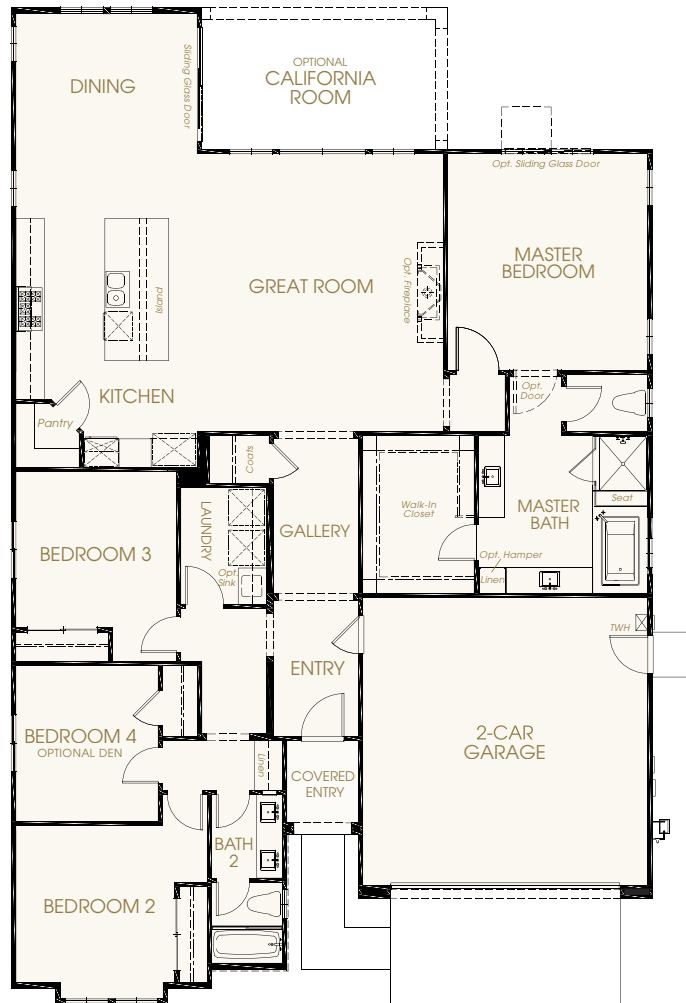

M A G N O L I A A T M A Y F A I R

The Begonia SINGLE-STORY RESIDENCE

4 Bedroom – 2 Bath – 2-Car Garage | 2,137 SQ. FT.

OPTIONS: Den, Master Bath Shower and California Room

Preliminary

THE SPANISH
ELEVATION

Broker #
01112962

M A G N O L I A A T M A Y F A I R

The Begonia SINGLE-STORY RESIDENCE

4 Bedroom – 2 Bath – 2-Car Garage | 2,137 SQ. FT.

OPTIONS: Den, Master Bath Shower and California Room

Preliminary

OPTION: California Room

OPTION:
Den in lieu of
Bedroom 4

OPTION:
Master Bath
Shower

FLOOR PLAN | SPANISH ELEVATION

In an effort to continuously improve our product, we reserve the right to change elevations, specifications, materials, and price without prior notice. Variations in the floor plans and elevations may exist and square footages are approximate.