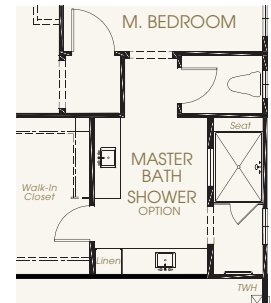

Broker #
01112962

M A G N O L I A A T M A Y F A I R

The Begonia SINGLE-STORY RESIDENCE

4 Bedroom – 2 Bath – 2-Car Garage | 2,137 SQ. FT.

OPTIONS: Den, Master Bath Shower and California Room

Preliminary

OPTION: California Room

OPTION:
Den in lieu of
Bedroom 4

OPTION:
Master Bath
Shower

FLOOR PLAN | SPANISH ELEVATION

In an effort to continuously improve our product, we reserve the right to change elevations, specifications, materials, and price without prior notice. Variations in the floor plans and elevations may exist and square footages are approximate.